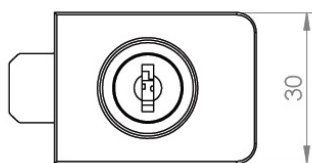

PRODUCT SHEET

Description:

Glass Door Lock "Square-U-See",F/Single Doors, Alu, W/SISO Oval Metal Key, 400 KD

Item number:

14.09.601-0

Units	Box	Carton	HS Code	Barcode
Pcs.	12	240	8301300000	 5704866463973

SISO A/S