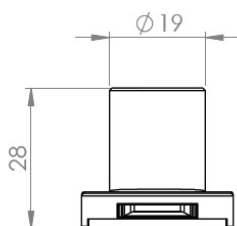

PRODUCT SHEET

Description:

Glass Door Lock "Square-U-See",F/Single Doors, Alu, W/SISO Oval Metal Key, 400 KD

Item number:

14.09.601-0

Units	Box	Carton	HS Code	Barcode
Pcs.	12	240	8301300000	 5704866463973

SISO A/S