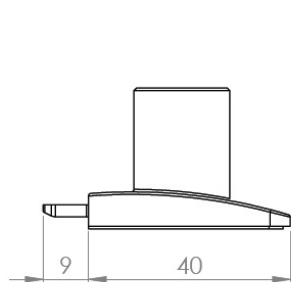

PRODUCT SHEET

Description:

Glass Door Lock "Square-U-See",F/Single Doors, Alu, W/SISO Oval Metal Key, 400 KD

Item number:

14.09.601-0

Units	Box	Carton	HS Code	Barcode
Pcs.	12	240	8301300000	 5704866463973

SISO A/S